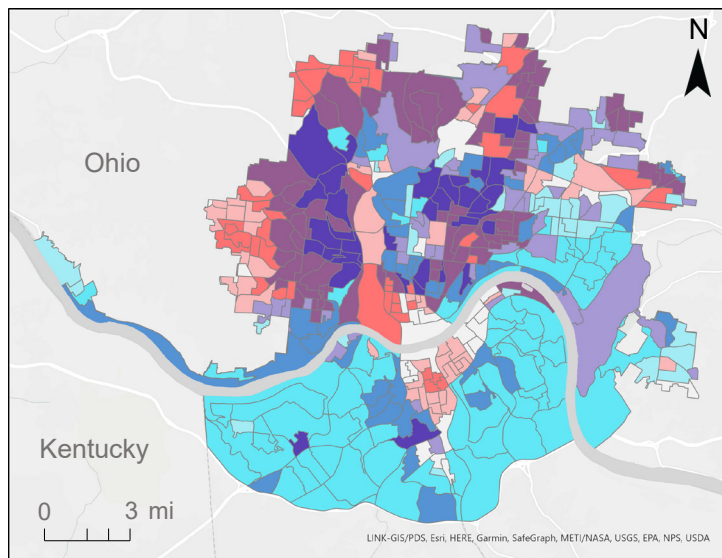

Vulnerable Populations Landslide Susceptibility